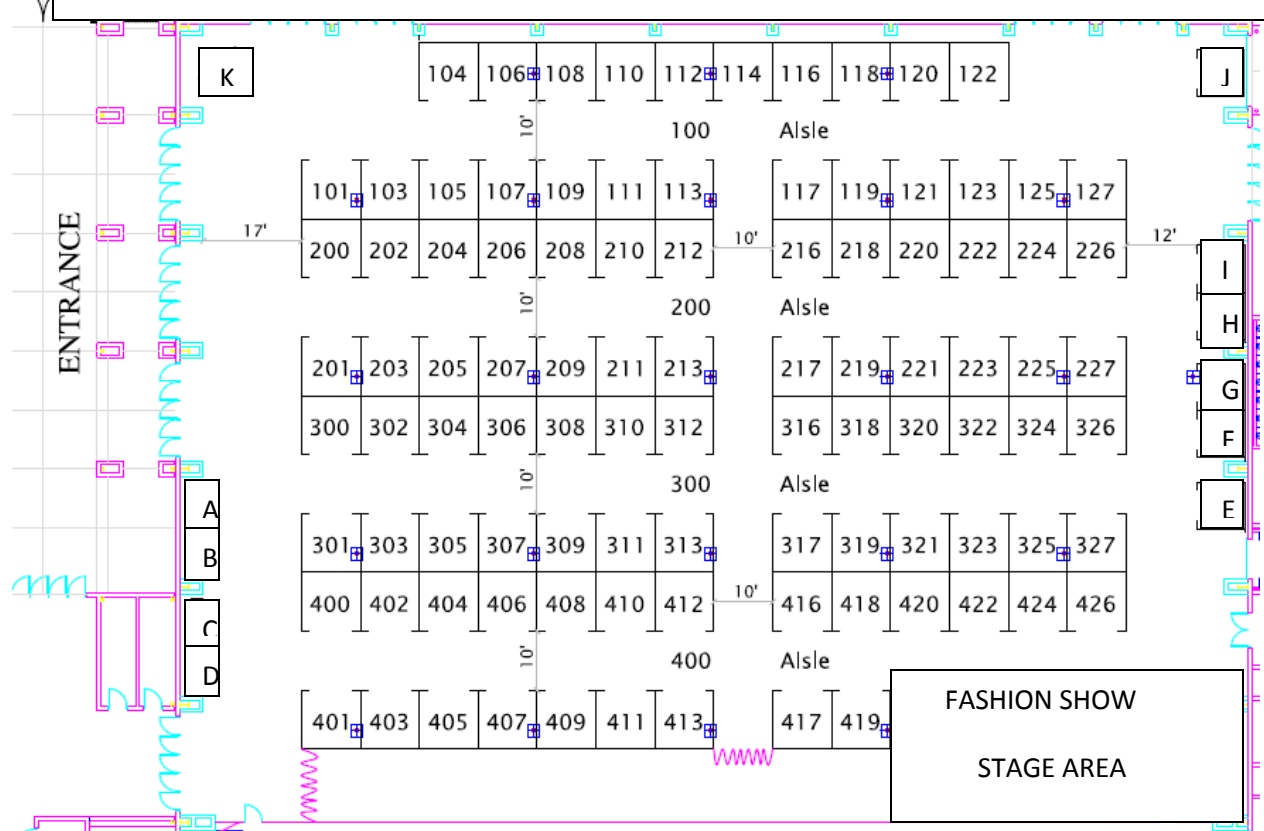

SOUTH FLORIDA BRIDAL EXPO

FEBRUARY 13, 2011

SOUTH FLORIDA BRIDAL EXPO - South Florida Fairgrounds

FEBRUARY 13, 2011 Sunday 11am – 5pm

10X10 - \$850 #101-427

8X8 E THRU J - \$600 / 8' tabletops A-D, K - \$600

All Corners \$50 Extra. Sharing Fee \$425

JENKS PRODUCTIONS, INC. – “WE SHOW YOU THE WAY”

100 GREAT MEADOW ROAD, SUITE 702, WETHERSFIELD, CT 06109

(860) 563-2111x313 800-955-7469x313 (outside CT only)

FAX (860) 563-3472