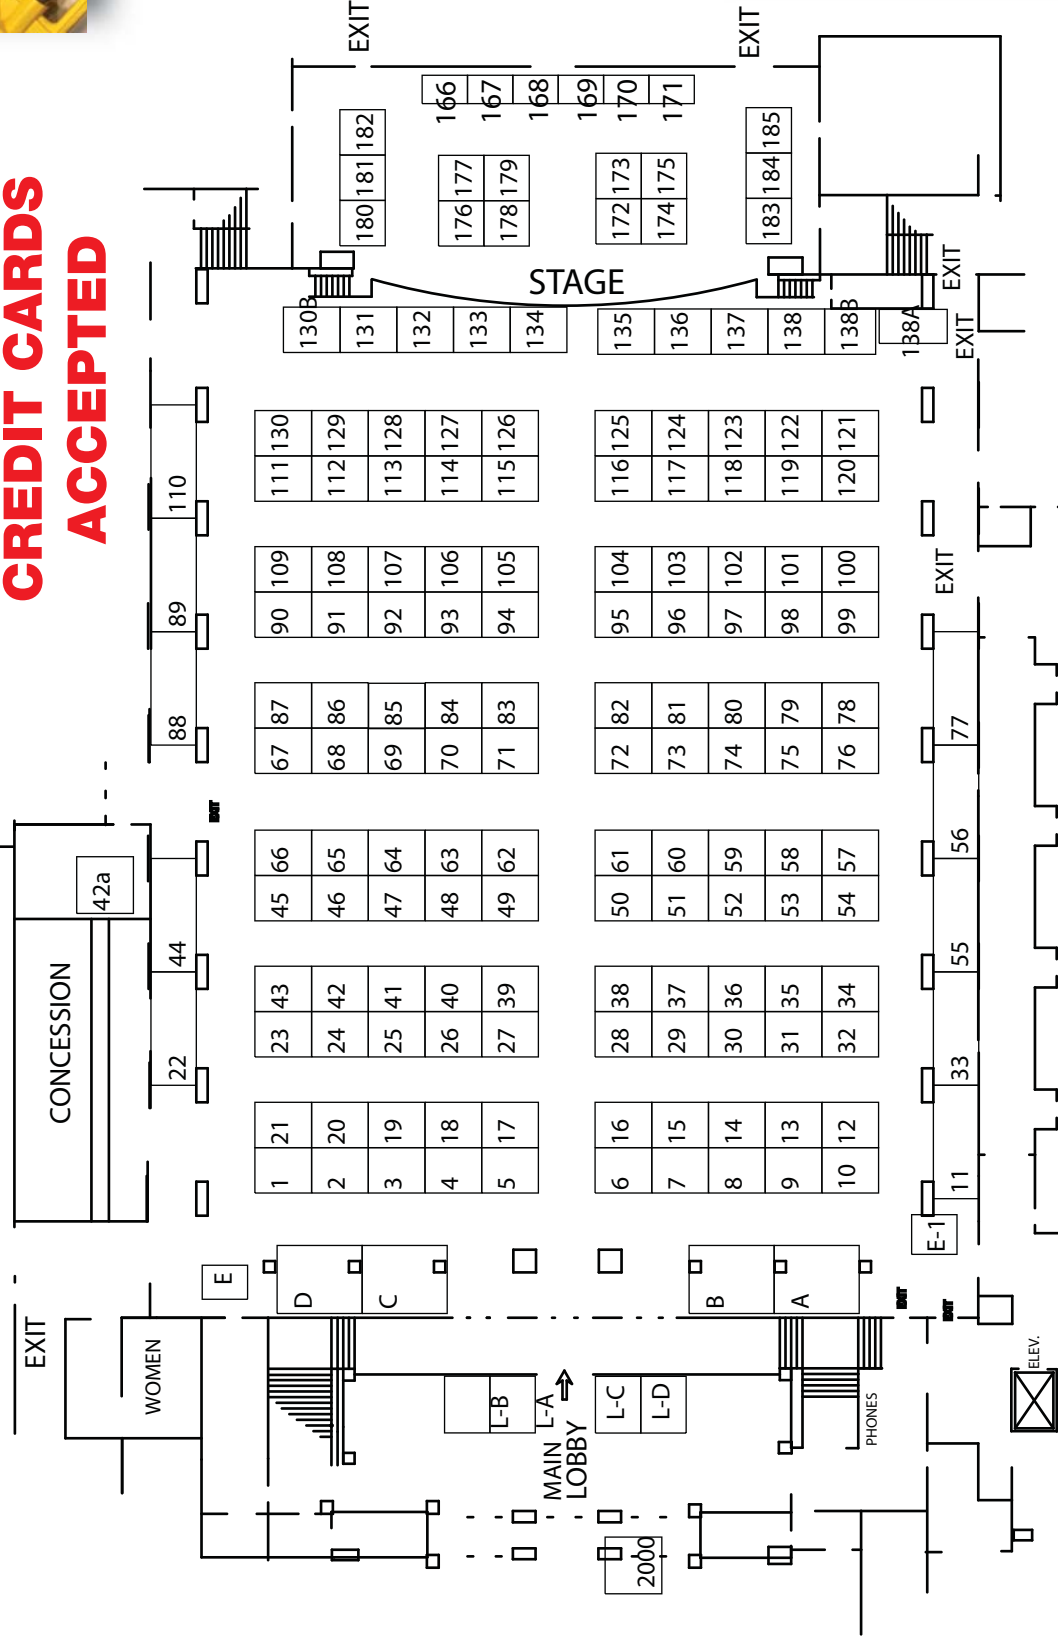

Sponsorship Packages Available

**ALL MAJOR
CREDIT CARDS
ACCEPTED**

Includes 3' High Side, 8' High
Backdrop Curtains & Company I.D.
Sign. Electricity Additional.

Booth Costs:

Booth#	Size	Cost
1-138	8'x10'	\$1,350.00
Stage 166-185	8'x8'	\$1,150.00
A,B,C,D	12'x15'	\$2,700.00
Perimeter	8'x20'	\$2,700.00
		\$50.00 Extra for Corners