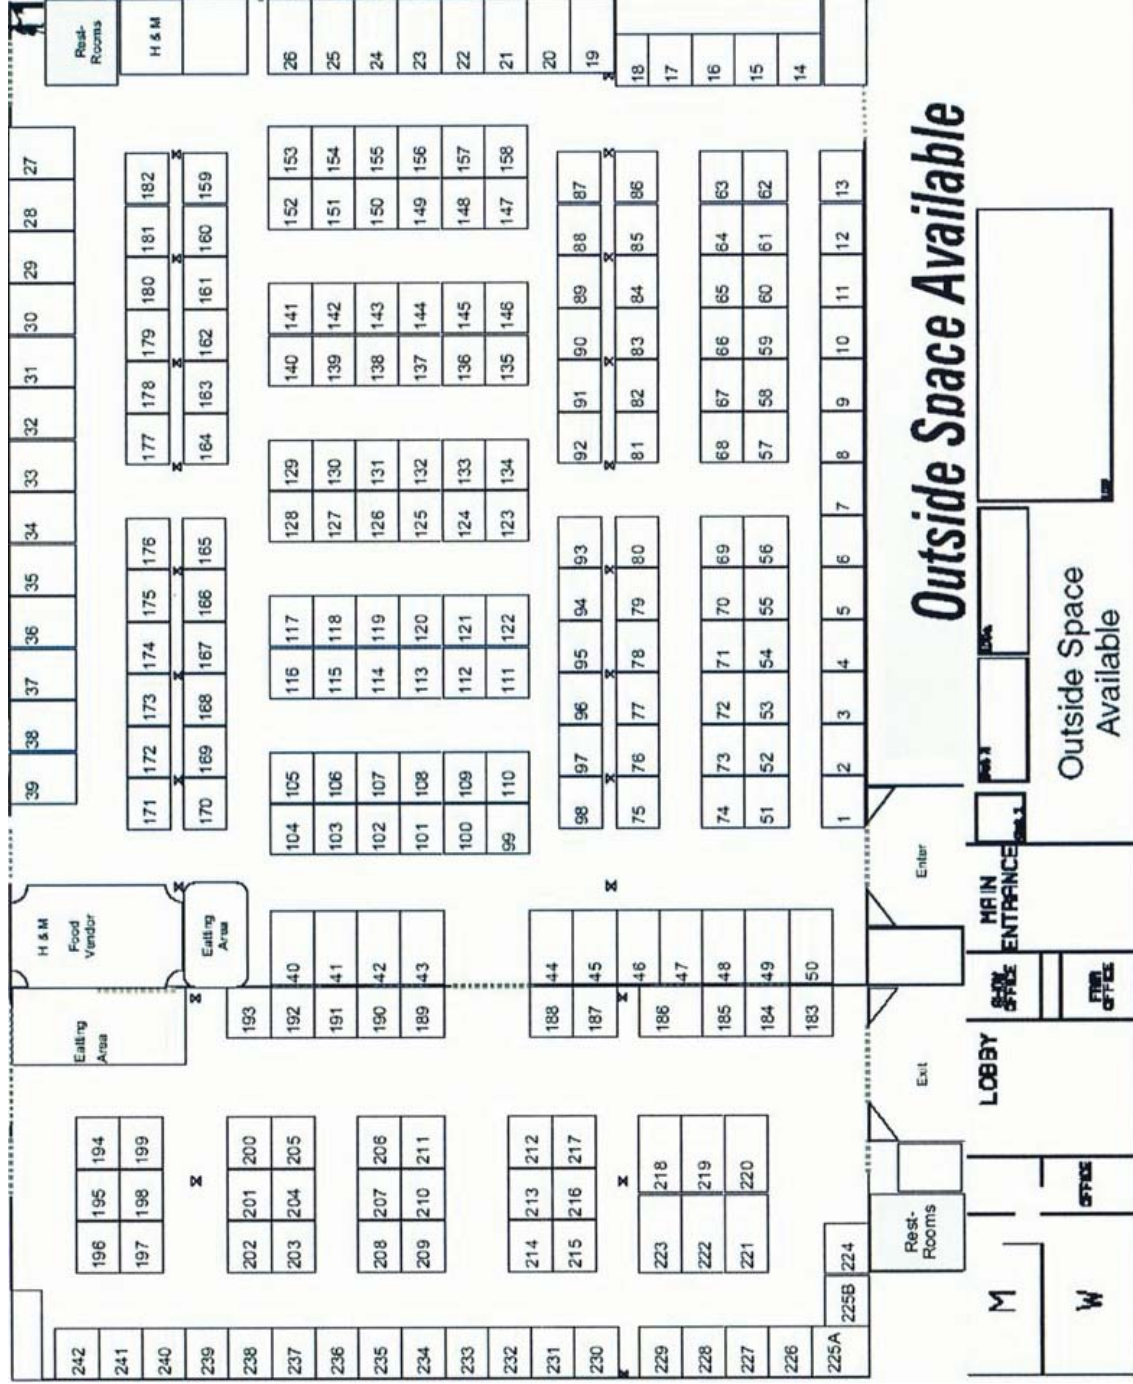

Electricity Not Included

A fee of $450.00
will be assessed
for each company
sharing a booth.
No Exceptions

Outside Space Available