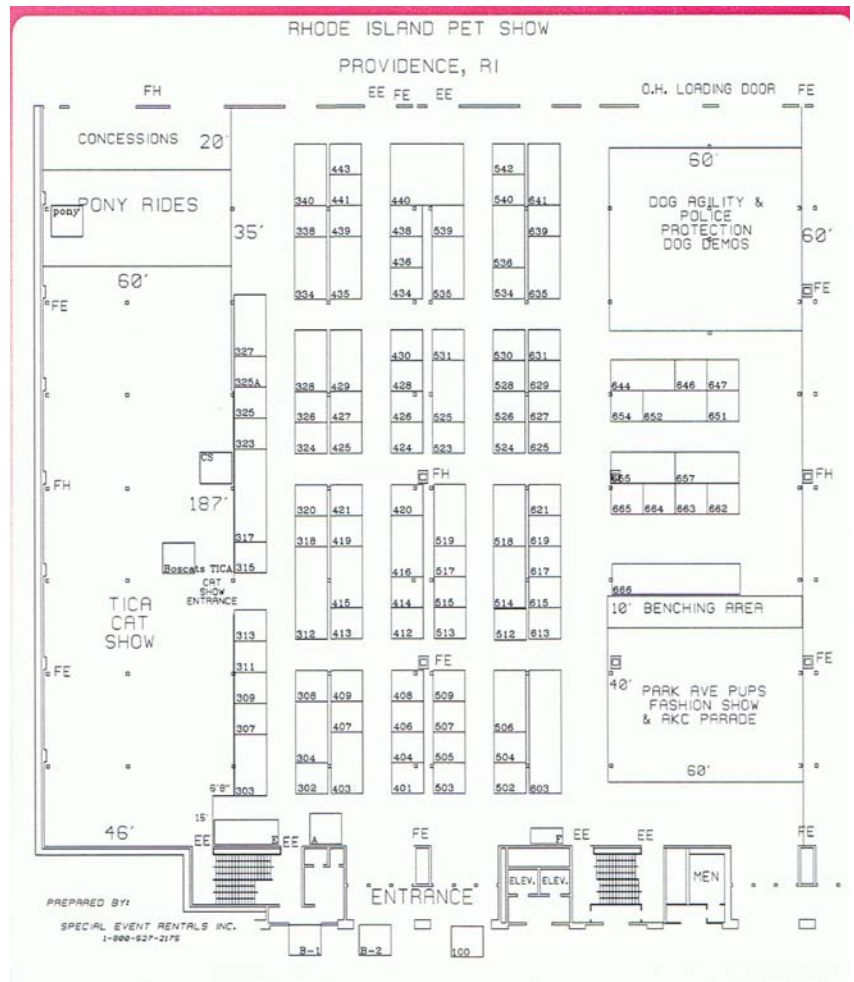

RHODE ISLAND PET SHOW AND TICA SAT SHOW

March 6-7, 2010

Rhode Island Convention Center Providence, RI

BOOTH COSTS:

10' X 10' $700.00

Groomers, Kennels,
Artists, Trainers
& Associations $500.00

No Table, Chairs or Electricity Included

MOVE IN

Friday March 5, NOON - 8 PM

MOVE OUT

Sunday March 7, 6 PM - 9 PM

ALL MAJOR CREDIT CARDS ACCEPTED

SPONSORSHIP PACKAGES AVAILABLE