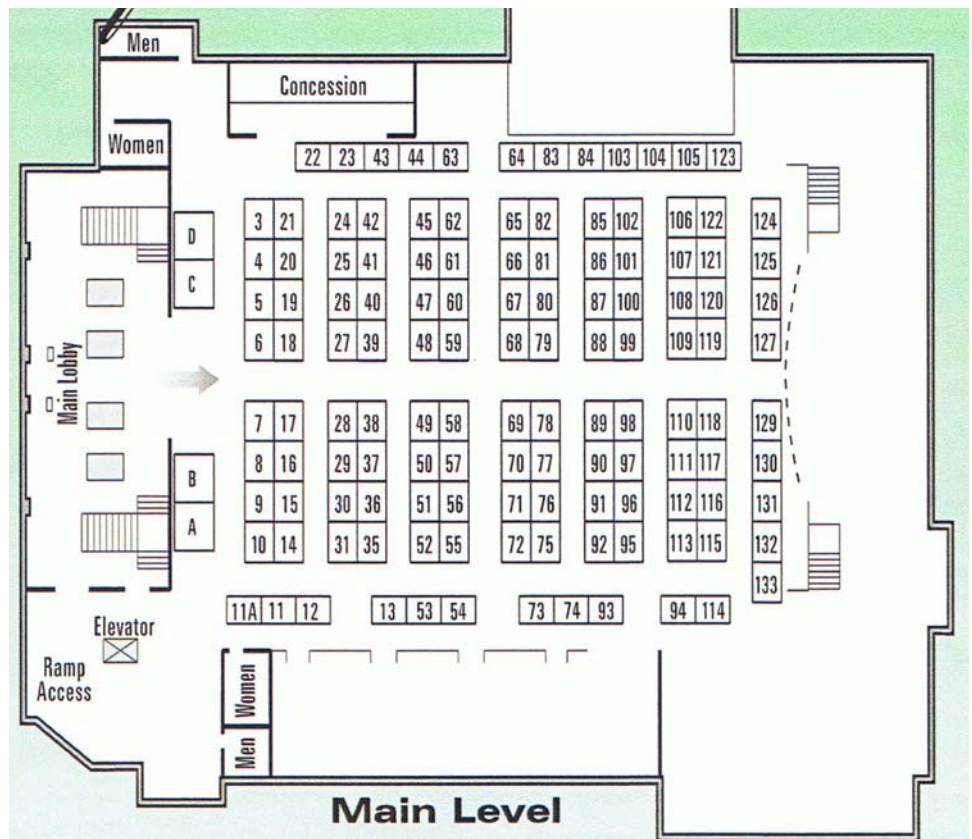

Westchester County

10th
Annual

Bridal Expo

CELEBRATING
30 YEARS OF
EXCELLENCE

January 30, 2010
Westchester County Center
White Plains, NY

Booth Costs:

1-133 8' x 10' \$850
A,B,C,D 12' x 15' \$1200

A fee of \$600 will be
assessed for all
shared booths.
No Exceptions

INCLUDES:

- 3' High Side Curtains
- 8' High Backdrop
- List of Attending Brides
 - Company I.D. Sign
- Fashion Show Stage Times by Request
- Electricity may be purchased through Jenks Productions, Inc.