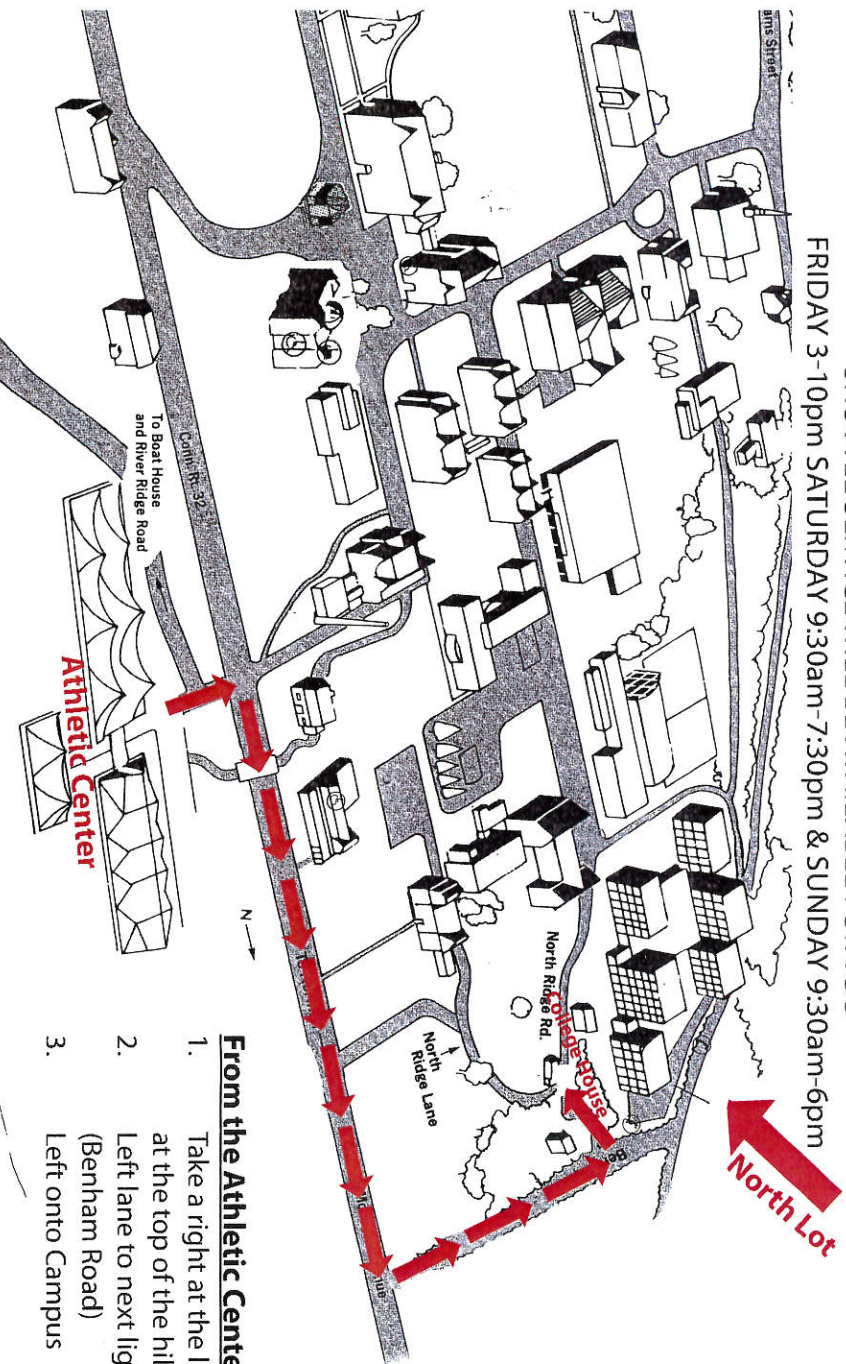

# VENDOR PARKING INFORMATION

EXHIBITORS PLEASE USE THE NORTH CAMPUS PARKING LOT

SHUTTLE SERVICE WILL BE AVAILABLE FOR YOU

FRIDAY 3-10pm SATURDAY 9:30am-7:30pm & SUNDAY 9:30am-6pm

## From the Athletic Center:

1. Take a right at the light at the top of the hill
2. Left lane to next light (Benham Road)
3. Left onto Campus