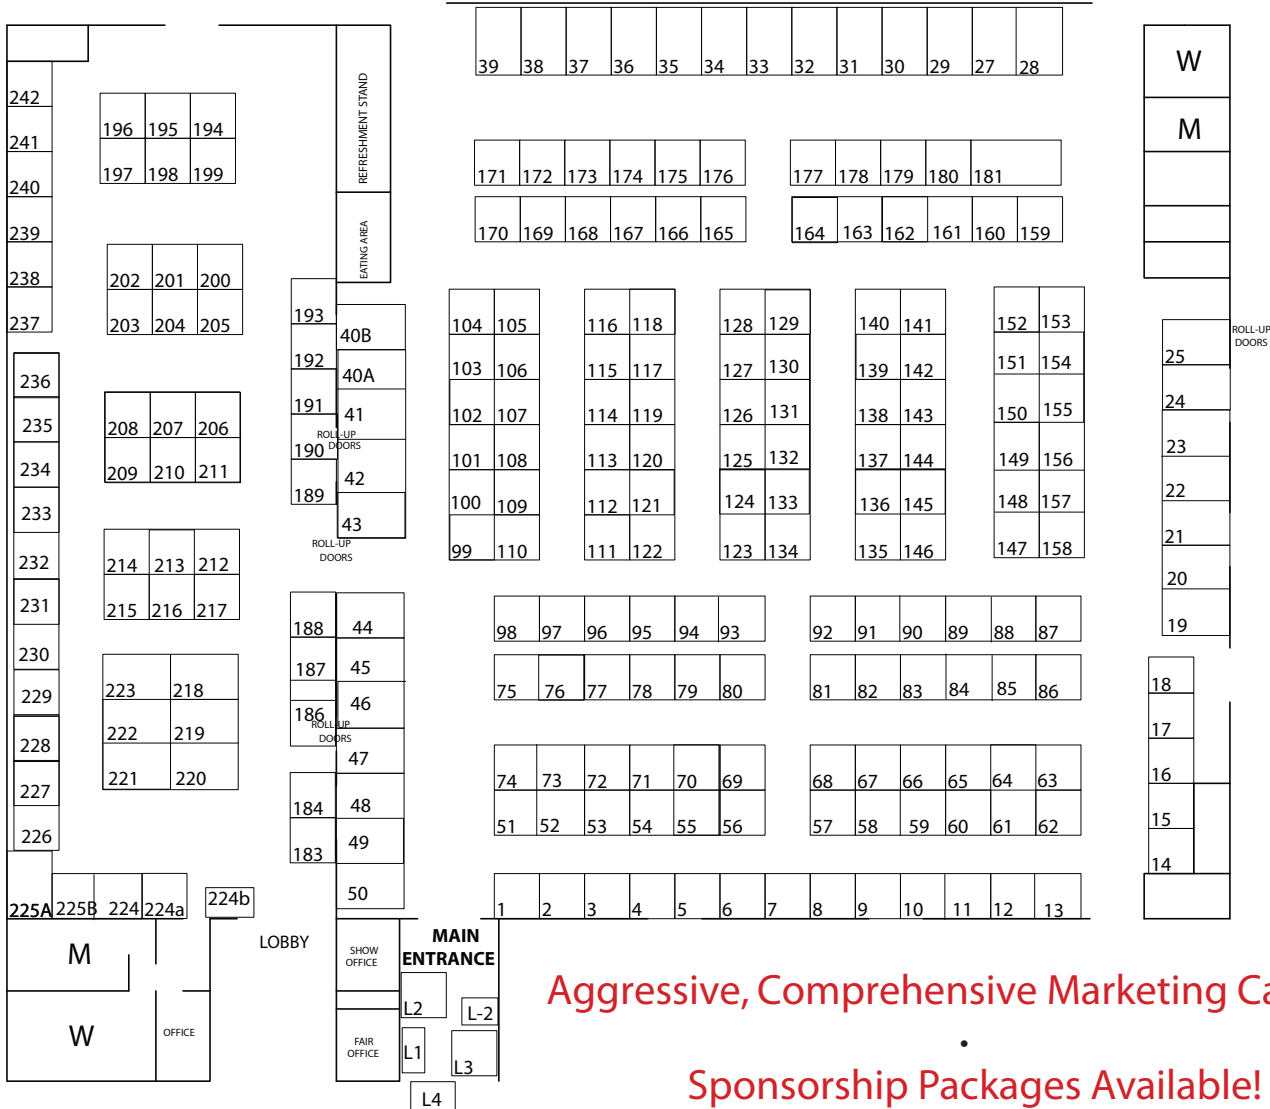

Aggressive, Comprehensive Marketing Campaign!

Sponsorship Packages Available!

JENKSPRODUCTIONS.COM • (860) 365-5678 • 1-800-955-7469