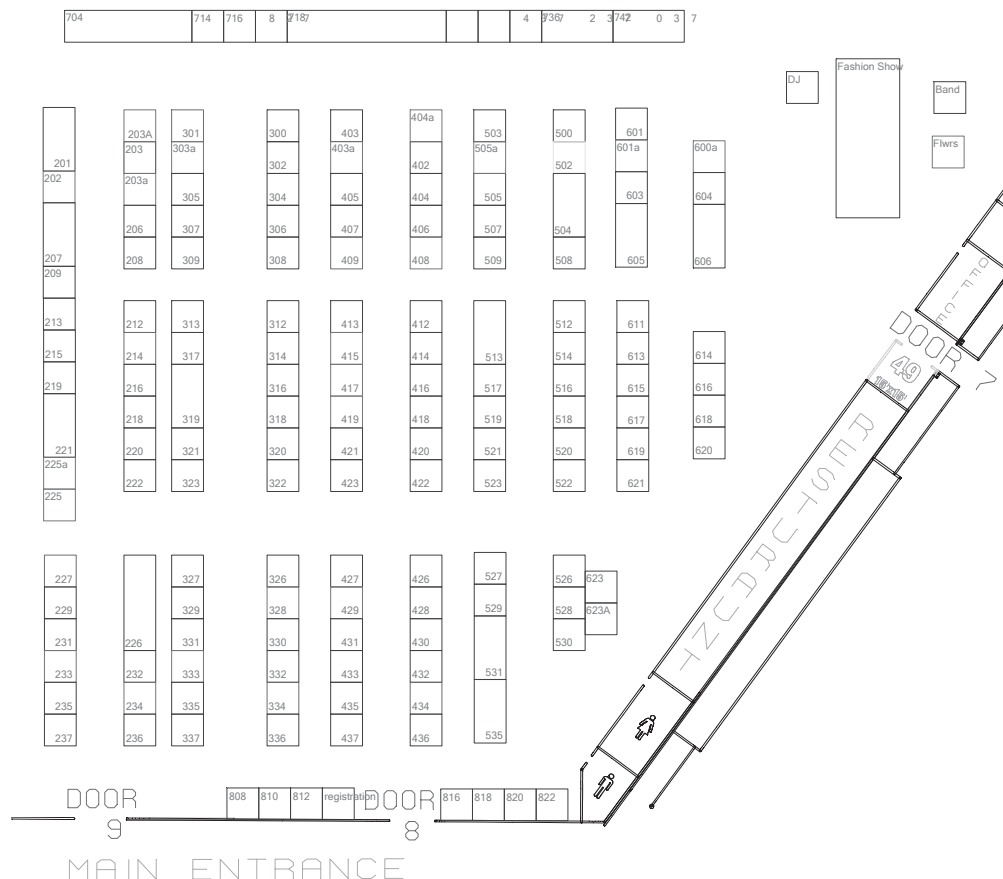

JENKS PRODUCTIONS LLC PRESENTS

The 29TH Annual Springfield Wedding &

BRIDAL EXPO

JANUARY 12 & 13, 2019

LOCATION: BETTER LIVING CENTER • Home of the "BIG E" • WEST SPRINGFIELD, MA

SHOW HOURS: SAT 11AM-5PM • SUN 11AM-4PM

LARGEST BRIDAL SHOW IN WESTERN MASSACHUSETTS!

" WE SHOW YOU THE WAY! "

ABOUT THE SHOW:

Booth Size: 10'x10'

Booth Cost: $ 1,250.00

Corner Booths: $100.00 Extra

A fee of $625.00 will be assessed for each company sharing a booth

No Exceptions

INCLUDED IN BOOTH COST:

3' High Side Curtains

8' High Backdrop

Company I.D. Sign

6' Table & 2 Chairs
If Pre-Ordered

Listing on Website

Show Program
Ads Available

Electricity ($75.00)
is not included and may be
purchased through
Jenks Productions

**SPONSORSHIP
PACKAGES
AVAILABLE**

JENKSPRODUCTIONS.COM • (860) 365-5678 • 1-800-955-7469