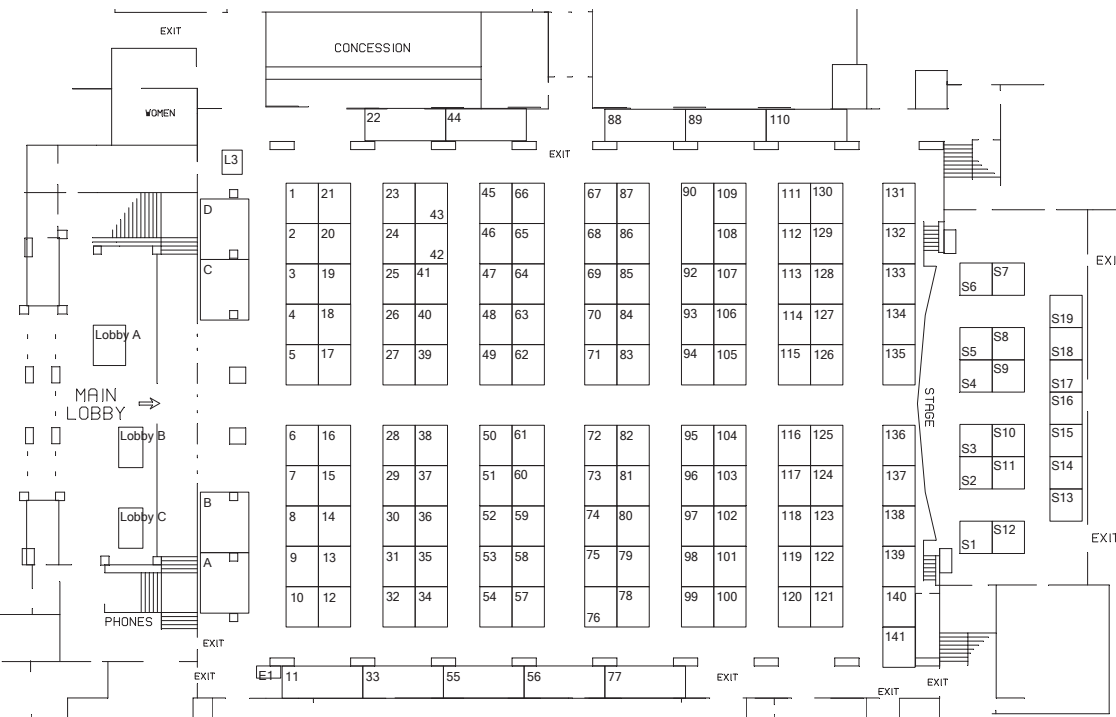

JENKSPRODUCTIONS.COM • (860) 365-5678 • 1-800-955-7469