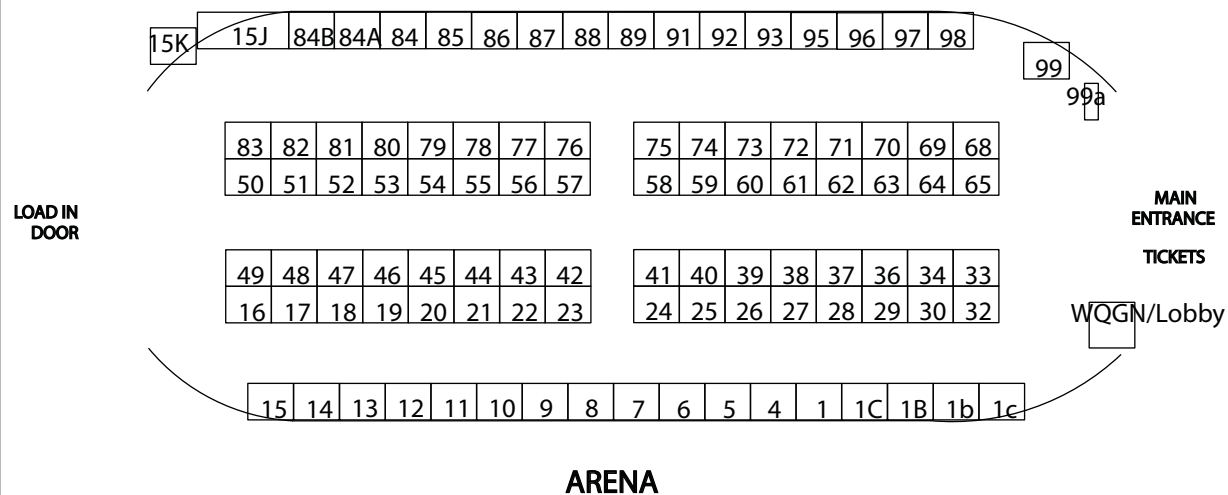

**CONNECTICUT COLLEGE
NEW LONDON, CT**

CONCESSION

**CONNECTICUT COLLEGE ATHLETIC CENTER
NEW LONDON, CT**